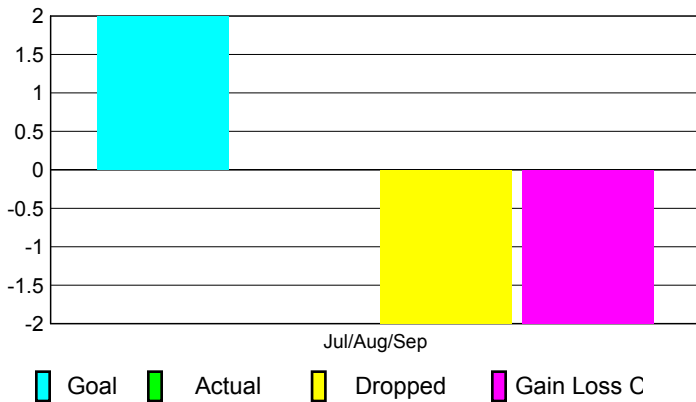

2010-2011 GMT Reports for District (or Undistricted) **District 307 A1**

GMT: **Doctor DATUK K NAGARATNA**

Location: **INDONESIA**

GMT CA: **7**

CLUBS

Club Results
2010-2011

Clubs
2009-2010

Month	New Club Goal	Actual New Clubs	Actual Dropped Clubs	Gain/Loss of Clubs	Gain/Loss of Clubs
	Jul/Aug/Sep	2	0	-2	-2
Totals	2	0	-2	-2	1

Club Results 2010-2011

Goal, New, Dropped, Gain/Loss

Comparison of Club Gain/Loss

Current Year Compared to the Previous Year

YTD Status Quo Clubs 2010-2011

Status Quo Clubs Compared to Status Quo Members

MEMBERSHIP