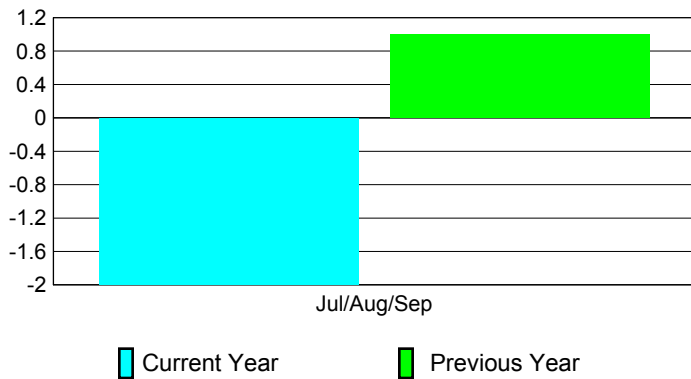

Club Results 2010-2011

Goal, New, Dropped, Gain/Loss

Comparison of Club Gain/Loss

Current Year Compared to the Previous Year

YTD Status Quo Clubs 2010-2011

Status Quo Clubs Compared to Status Quo Members

MEMBERSHIP