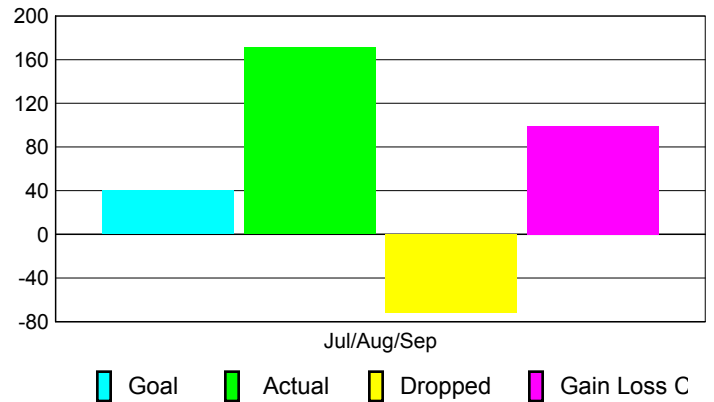

Membership Results 2010-2011

Goal, New, Dropped, Gain/Loss

Comparison of Membership Gain/Loss

Current Year Compared to the Previous Year